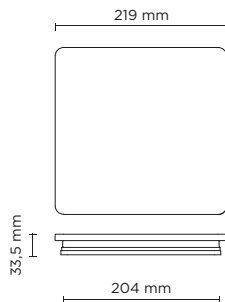

401707

ECLIPSE MEDIUM SQUARE 01

Designed by
PAOLO VILLA

Square wall surface-mounted luminaire creating a **mono-directional wall-washer lighting effect** on the wall. Fixture for outdoor installation on a wall. Phospho-chromatised and polyester powder coated die-cast copper-free aluminium body, frosted polycarbonate diffuser, moulded silicone gasket and stainless steel screws. Built-in LED driver 220-240V 50-60Hz, with 14 mid-power CREE XH-G LED. IP65 rating.

light source*	light beam options	lumen output (lm)	lumin. efficacy (lm/w)
---------------	--------------------	-------------------	------------------------

3000°K warm-white

mid power led	30°	650	65.00
---------------	-----	-----	-------

Technical features

Technical data

Wattage	10 WATT
IP Rating	IP65
IK Rating	IK08
Material	High corrosion resistance die-cast copper-free aluminum body
Coating	Polyester powder coating with phosphochromating pre-finish
Light source	Nr. 14 mid-power CREE XH-G LED
Screws	Stainless steel
Transformer	Electronic power supply 220/240V 50/60Hz built-in
Gasket	Silicone rubber
Rubber grommet	M16 Rutaseal® in EPDM
Diffuser	Polycarbonate
Gross weight	1,50 Kg