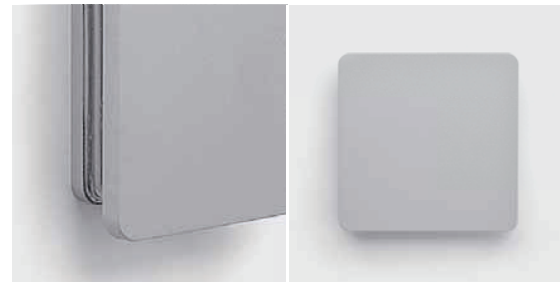

401707

ECLIPSE MEDIUM SQUARE 01

Designed by
PAOLO VILLA

Square wall surface-mounted luminaire creating a **mono-directional wall-washer lighting effect** on the wall. Fixture for outdoor installation on a wall. Phospho-chromatised and polyester powder coated die-cast copper-free aluminium body, frosted polycarbonate diffuser, moulded silicone gasket and stainless steel screws. Built-in LED driver 220-240V 50-60Hz, with 14 mid-power CREE XH-G LED. IP65 rating.

* Other light colors available on request: Neutral-white

Finish color options:

Textured Grey RAL 9006	Anthracite Grey RAL 7016	Matt Black (on request)
---------------------------	-----------------------------	----------------------------

Technical features

Technical data

Wattage	10 WATT
IP Rating	IP65
IK Rating	IK08
Material	High corrosion resistance die-cast copper-free aluminum body
Coating	Polyester powder coating with phosphochromating pre-finish
Light source	Nr. 14 mid-power CREE XH-G LED
Screws	Stainless steel
Transformer	Electronic power supply 220/240V 50/60Hz built-in
Gasket	Silicone rubber
Rubber grommet	M16 Rutaseal® in EPDM
Diffuser	Polycarbonate
Gross weight	1,50 Kg